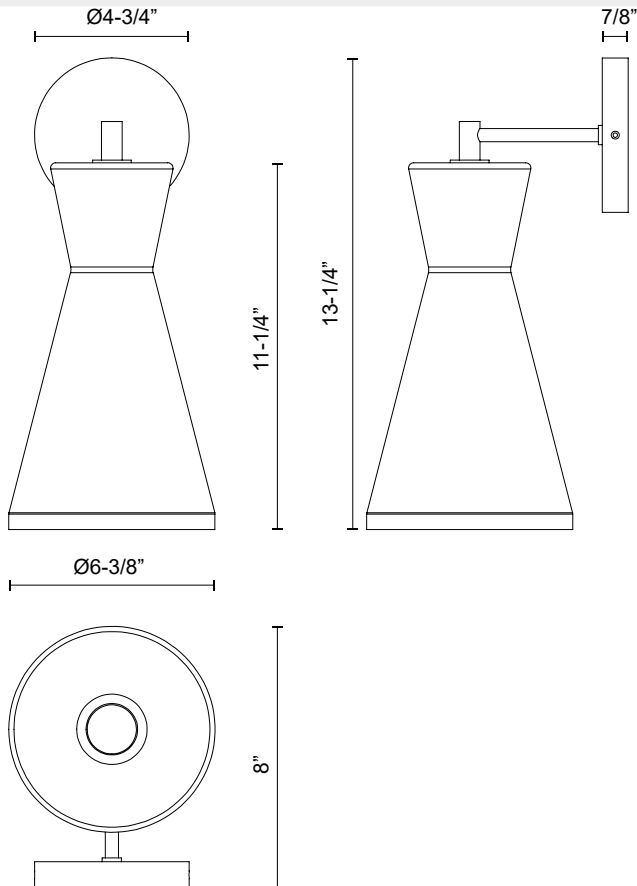

WWW.ALORAMOOD.COM

© 2023 KUZCO LIGHTING. ALL RIGHTS RESERVED.